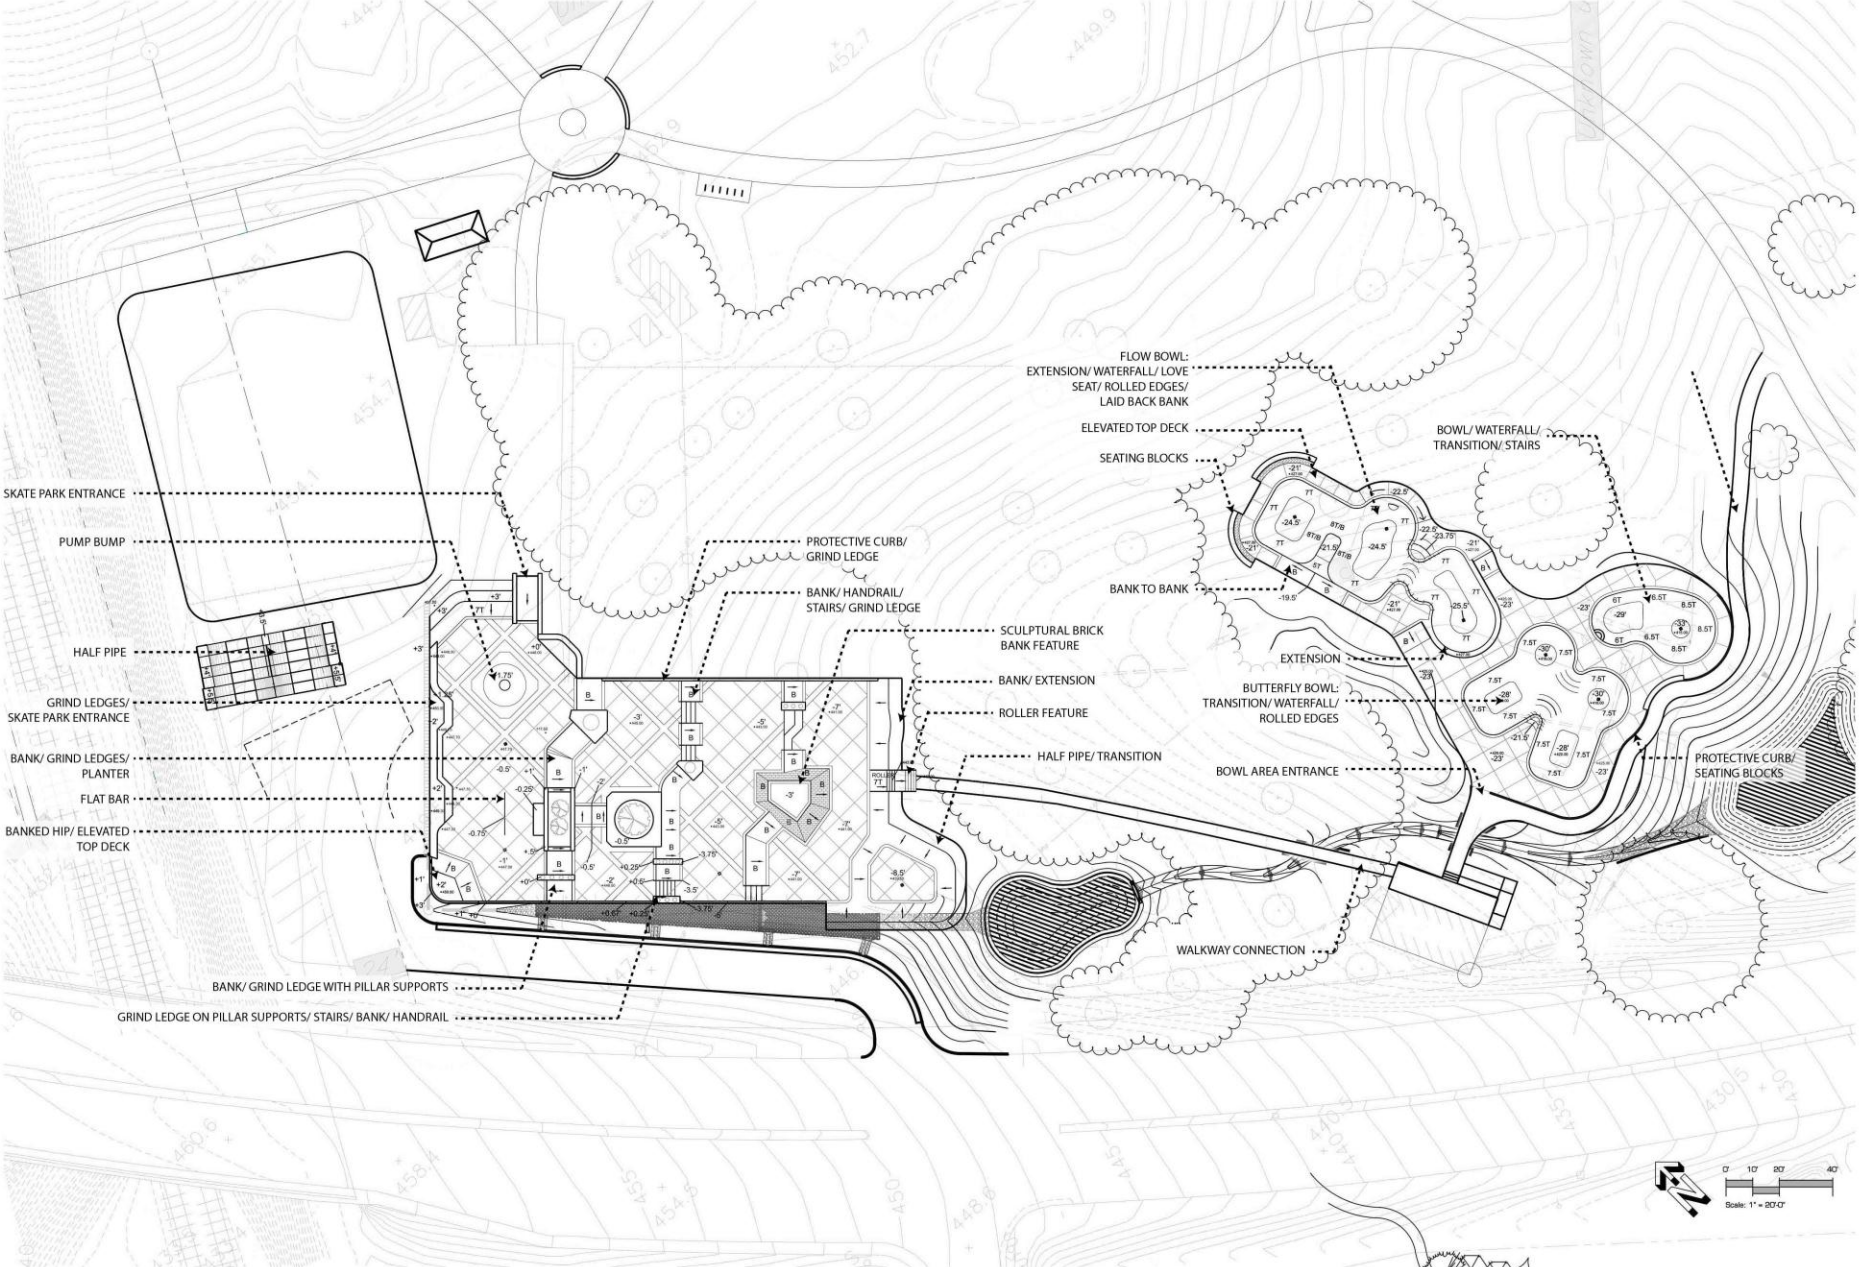

CONCEPT ILLUSTRATIVE PLAN

SKATE PARK CONCEPT FEATURES

CONCEPT CIRCULATION DIAGRAM

- LEGEND**
- ◀●●●●●●●●▶ ADA WALKWAY TO PROPOSED PATH
 - ◀●●●●●●●●▶ EXISTING WALKWAY CONNECTION
 - ◀●●●●●●●●▶ PROPOSED WALKWAY
 - ◀●●●●●●●●▶ EMERGENCY VEHICULAR ACCESS

CONCEPT 3D RENDER- PLAN VIEW

CONCEPT 3D RENDER- PERSPECTIVE OVERVIEW

CONCEPT 3D RENDER- PERSPECTIVE PLAZA VIEW

CONCEPT 3D RENDER- PLAZA VIEW

CONCEPT 3D RENDER- PERSPECTIVE PLAZA VIEW

CONCEPT 3D RENDER-PERSPECTIVE TRANSITION BOWLS VIEW

CONCEPT 3D RENDER-SIGNATURE BUTTERFLY BOWL

CONCEPT 3D RENDER- PERSPECTIVE OVERVIEW

CONCEPT 3D RENDER- PLAZA VIEW

CONCEPT 3D RENDER- PERSPECTIVE OVERVIEW