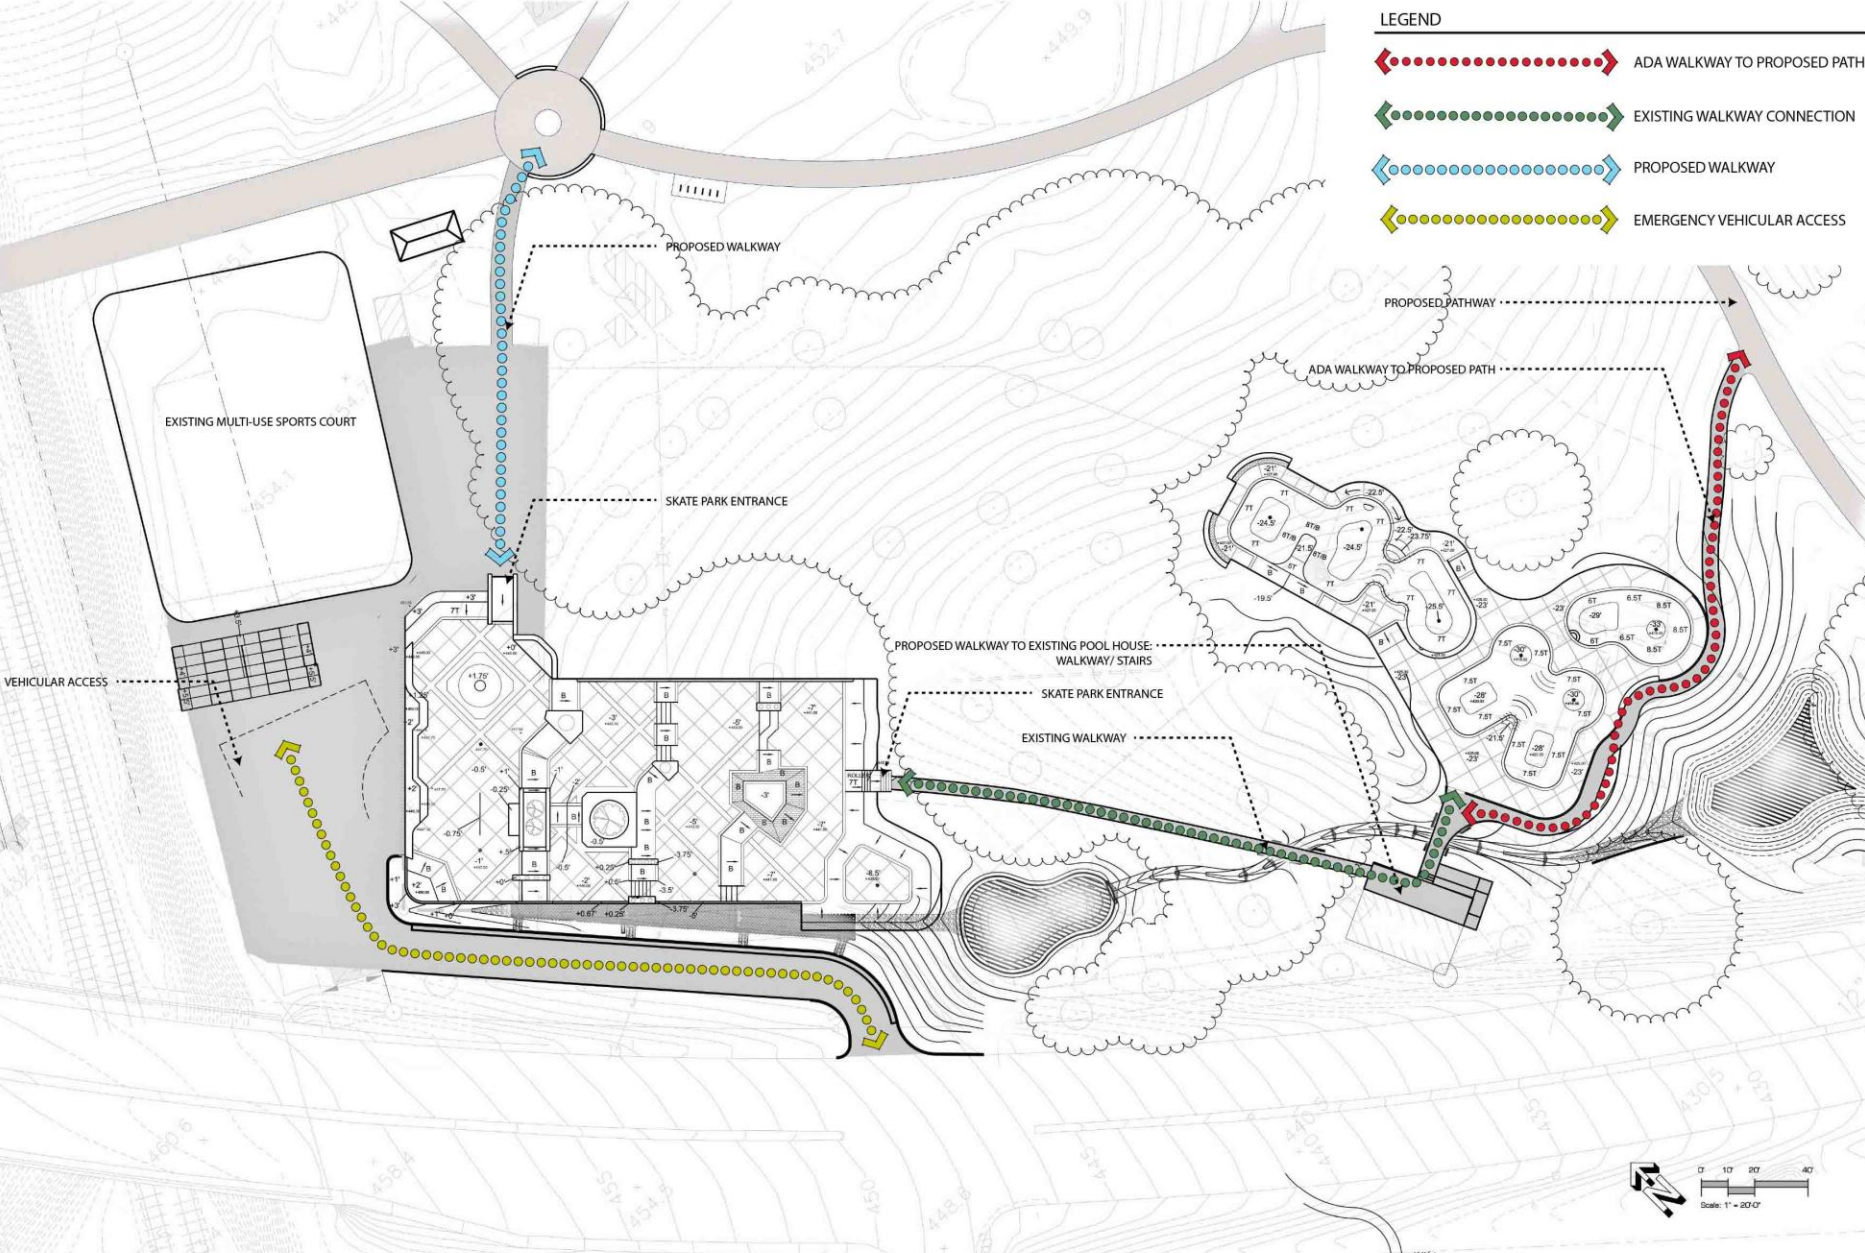

CONCEPT ILLUSTRATIVE PLAN

SKATE PARK CONCEPT FEATURES

CONCEPT CIRCULATION DIAGRAM

- LEGEND**
- ◀●●●●●●●●▶ ADA WALKWAY TO PROPOSED PATH
 - ◀●●●●●●●●▶ EXISTING WALKWAY CONNECTION
 - ◀●●●●●●●●▶ PROPOSED WALKWAY
 - ◀●●●●●●●●▶ EMERGENCY VEHICULAR ACCESS

CONCEPT 3D RENDER- PLAN VIEW

CONCEPT 3D RENDER- PERSPECTIVE OVERVIEW

CONCEPT 3D RENDER- PERSPECTIVE PLAZA VIEW

CONCEPT 3D RENDER- PLAZA VIEW

CONCEPT 3D RENDER- PERSPECTIVE PLAZA VIEW

CONCEPT 3D RENDER-PERSPECTIVE TRANSITION BOWLS VIEW

CONCEPT 3D RENDER-SIGNATURE BUTTERFLY BOWL

CONCEPT 3D RENDER- PERSPECTIVE OVERVIEW

CONCEPT 3D RENDER- PLAZA VIEW

CONCEPT 3D RENDER- PERSPECTIVE OVERVIEW